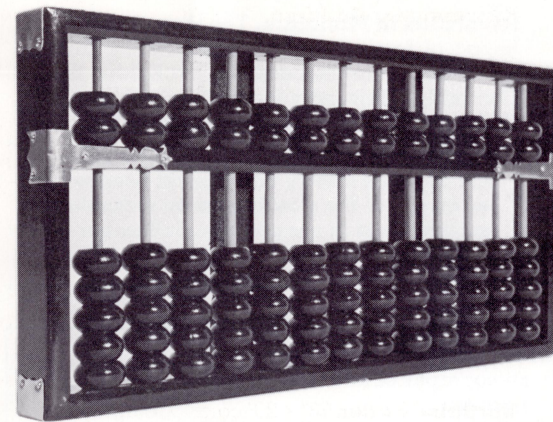

**Core Plane Scarf.** The 27" square polyester scarf has the core memory pattern silk-screened in white on a grey background.  
Order: SCA83 \$16.50 (Members \$15.00)

**Chip Carrier Pin.** One inch square, this 24K gold plated chip carrier is available as both a bar pin and a stick pin.  
Order: BRPIN \$17.95 (members \$16.15) or STPIN \$17.95 (members \$16.15)

For The Well-Dressed (male-gender) Computer Engineer, Scientist, Historian, Programmer, Marketeer, Salesman, Hacker, User, . . .

The latest in software . . .

**Core Memory Tie.** Maroon core memory pattern woven on a navy blue background. Fully lined polyester/silk blend tie with standard 3" width.  
Order: TIE83 \$16.50 (Members \$15.00)

And the latest in hardware . . .

**Chip Tie Tack.**  $\frac{1}{2} \times \frac{5}{8}$ " 24K gold plated ceramic chip carrier with an IC center.  
Order: TITAC \$9.95 (members \$9.00)

**Abacus** and users manual, "Fundamental operations in bead arithmetic or How to use a Chinese Abacus." Classic eleven column abacus in a 13" x 6" black wooden frame with bamboo bars and wooden beads.  
Order: CHABA \$7.95 (Members \$7.15)

**PDP-1 Module.** Circa 1963 PDP-1 logic module in excellent condition. This 5" x 7" board with its discrete transistors and resistors in shades of blues and rusts makes an interesting conversation piece, and provides a useful reminder of computer components.  
Order: PDP1M \$5.95 (members \$5.35)